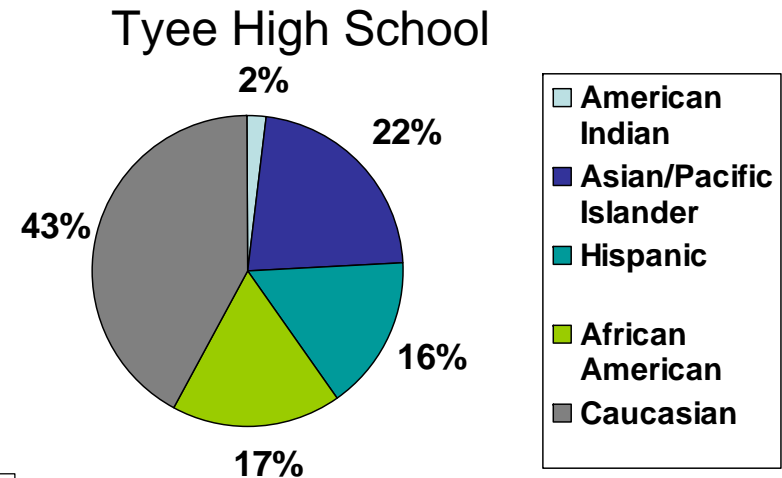

Tyee High School: school-based care

Julia Patterson, Chair,
King County Council

King County

Tyee High School

Where students immigrated from

Free/Reduced Lunch and Ethnic Distribution

Tyee Small Schools and Students