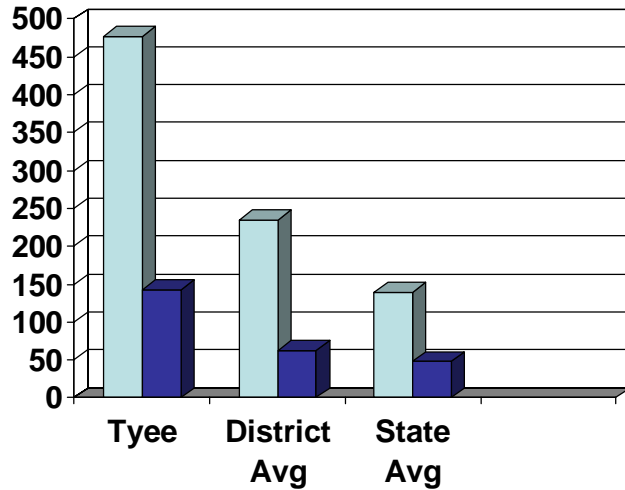

Tyee High School: school-based care

Julia Patterson, Chair,
King County Council

King County

Tyee High School

Where students immigrated from

Free/Reduced Lunch and Ethnic Distribution

Tyee Small Schools and Students

Entrance to Clinic

Waiting Room

Staff at the Tye Clinic

Clinic Rooms

Exam Room

Student Receiving Care at Clinic